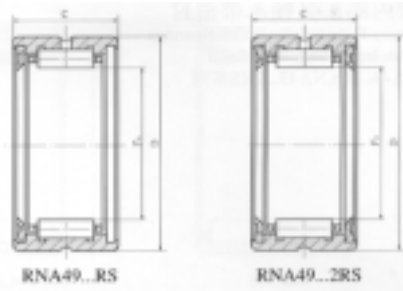

Heavy Duty Needle Roller Bearings
 Without Inner Ring , With Seals
 RNA49...RS, RNA49...2RS Series

| Shaft Diameter | Bearing Designation | | Mass (g) | Boundary Dimensions | | | Basic Load Rating | | Limiting Speed |
|----------------|---------------------|-------------|----------|---------------------|----|----|-------------------|--------|----------------|
| | | | | | | | Dynamic | Static | |
| | RNA49...RS | RNA49...2RS | (g) | Fw | D | C | Cr(N) | Cor(N) | Grease |
| 14 | RNA4900RS | RNA49002RS | 16 | 14 | 22 | 13 | 4800 | 4800 | 11000 |
| 16 | RNA4901RS | RNA49012RS | 18 | 16 | 24 | 13 | 5400 | 5800 | 11000 |
| 20 | RNA4902RS | RNA49022RS | 21.5 | 20 | 28 | 13 | 60000 | 9200 | 8500 |
| 22 | RNA4903RS | RNA49032RS | 23 | 22 | 30 | 13 | 6100 | 7700 | 7500 |
| 25 | RNA4904RS | RNA49042RS | 56 | 25 | 37 | 17 | 12100 | 14000 | 6500 |
| 30 | RNA4905RS | RNA49052RS | 60 | 30 | 42 | 17 | 13500 | 16900 | 5500 |
| 35 | RNA4906RS | RNA49062RS | 69 | 35 | 47 | 17 | 14800 | 20000 | 5000 |
| 42 | RNA4907RS | RNA49072RS | 107 | 42 | 55 | 20 | 18600 | 27700 | 4000 |
| 48 | RNA4908RS | RNA49082RS | 154 | 48 | 62 | 22 | 26200 | 37000 | 3800 |
| 50 | RNA4909RS | RNA49092RS | 157 | 52 | 68 | 22 | 26600 | 41300 | 3800 |
| 58 | RNA4910RS | RNA49102RS | 160 | 58 | 72 | 22 | 28000 | 44800 | 3500 |